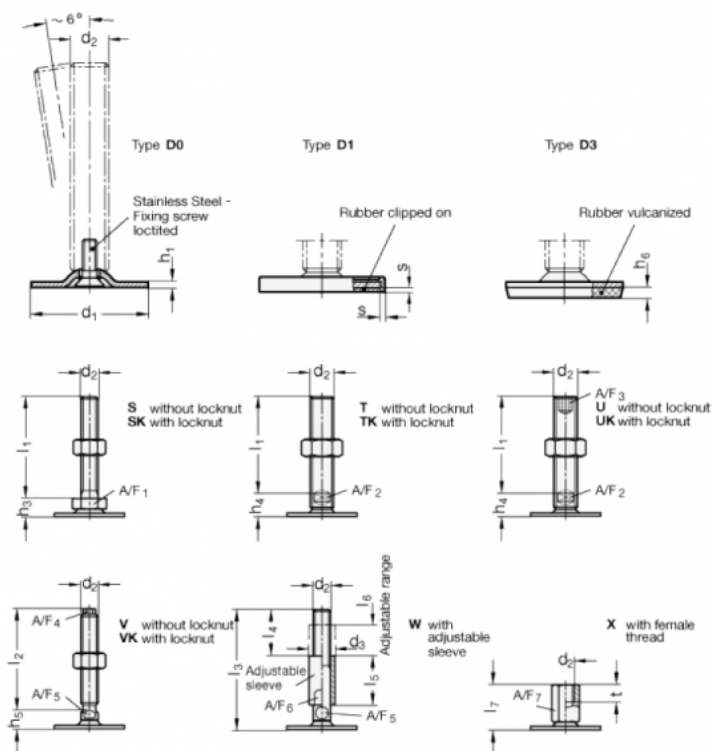

Data Sheet

Article number: 204140M16125D0UK

Description: E+G levelling foot
GN 41-40-M16-125-D0-UK

Note: UK With nut, Hexagon socket at the top, Wrench flat at the bottom

Measures

A/F2 = 12

s =

A/F3 = 8

d1 = 40

d2 = M16

h1 = 2

h4 = 17

h6 =

l1 = 125